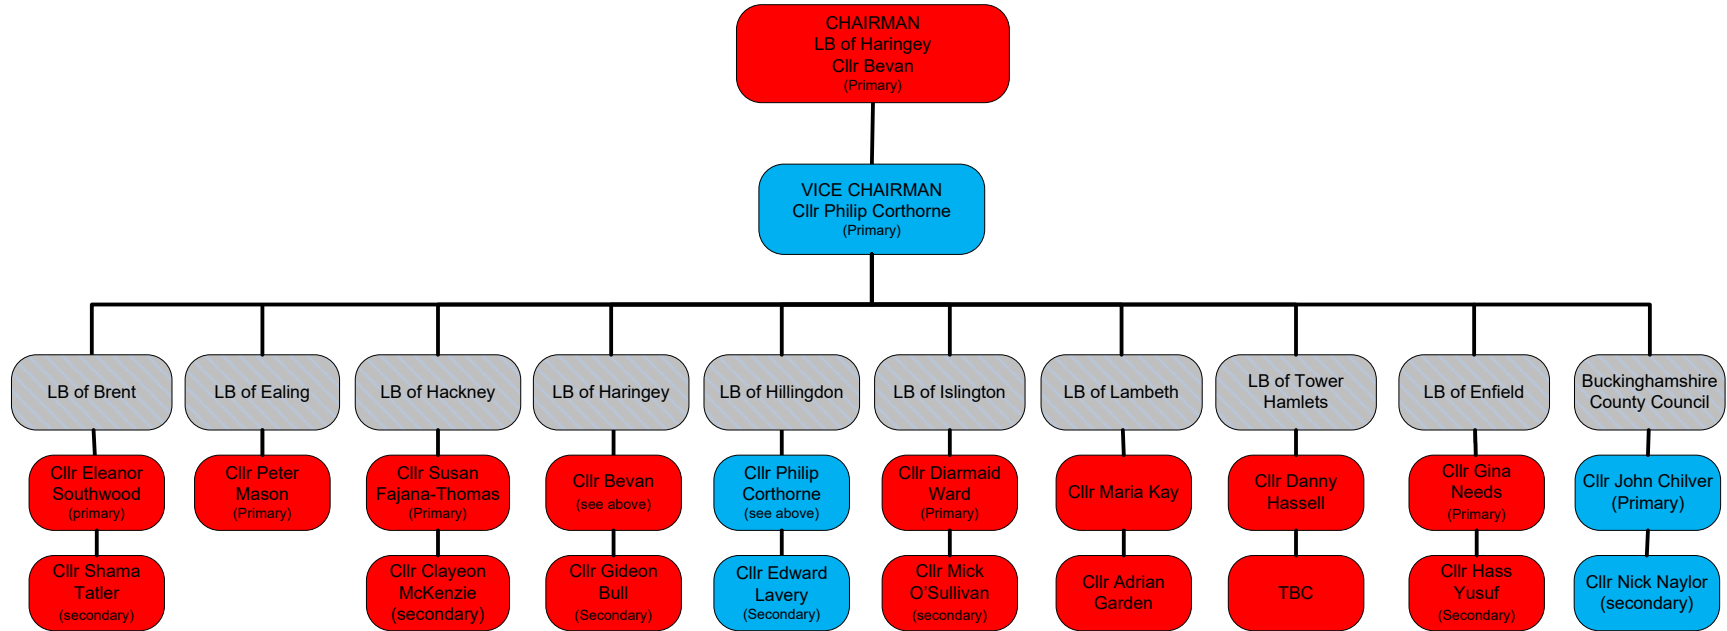

FULL MEMBERS ORGANISATION CHART
As at 22 September 21

Keys

 Conservative = 4

 Labour = 15